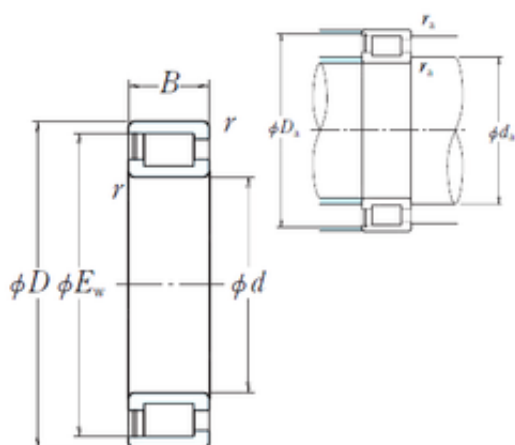

## 500 mm x 670 mm x 100 mm NSK NCF29/500V FULL-COMPLEMENT CYLINDRICAL ROLLER BEARINGS

Bearing No. NCF29/500V

Size	500x630.2x100 mm
Bore Diameter	500 mm
Outer Diameter	630,2 mm
Width	100 mm
d	500 mm
D	670 mm
Ew	630,2 mm
B	100 mm
C	100 mm
r min.	5 mm
Da	637 mm
ra max.	4 mm
da	531 mm
Weight	98,4 Kg
Basic dynamic load rating (C)	2420 kN

NCF29/500V Bearing 2D drawings and 3D CAD models