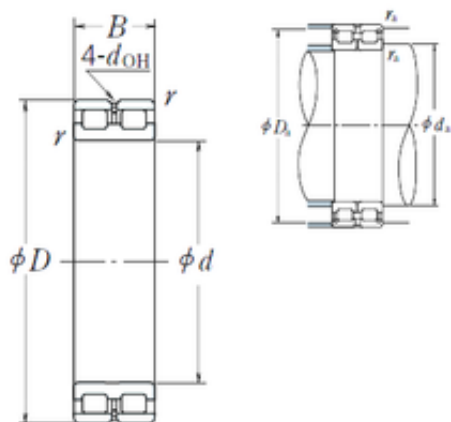

## 530 mm x 710 mm x 180 mm NSK RSF-49/530E4 FULL-COMPLEMENT CYLINDRICAL ROLLER BEARINGS

Bearing No. RSF-49/530E4

RSF-49/530E4 Bearing 2D drawings and 3D CAD models

Size	530x710x180 mm
Bore Diameter	530 mm
Outer Diameter	710 mm
Width	180 mm
d	530 mm
D	710 mm
B	180 mm
C	180 mm
r min.	5 mm
da min.	550 mm
Da max.	690 mm
ra max.	4 mm
Weight	206 Kg
Basic dynamic load rating (C)	3400 kN
Basic static load rating (C0)	9200 kN
(Grease) Lubrication Speed	160 r/min
hidYobi	RSF-49/530E4
LangID	1
D_	710
B_	180
hidTable	ecat_NSCLDRS
Oil rpm	160
mass	206
GRS rpm	320