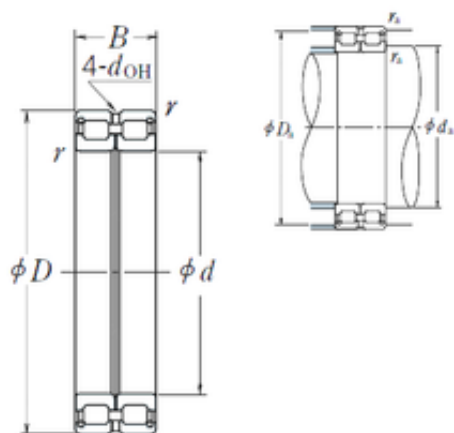

## 140 mm x 190 mm x 50 mm NSK RS-4928E4 FULL-COMPLEMENT CYLINDRICAL ROLLER BEARINGS

Bearing No. RS-4928E4

Size	140x190x50 mm
Bore Diameter	140 mm
Outer Diameter	190 mm
Width	50 mm
d	140 mm
D	190 mm
B	50 mm
C	50 mm
r min.	1,5 mm
da min.	148 mm
Da max.	182 mm
ra max.	1,5 mm
Weight	4,25 Kg
Basic dynamic load rating (C)	272 kN
Basic static load rating (C0)	595 kN
(Grease) Lubrication Speed	710 r/min
hidYobi	RS-4928E4
LangID	1
D_	190
B_	50
hidTable	ecat_NSCLDRS
Oil rpm	710
mass	4.25
GRS rpm	1400

RS-4928E4 Bearing 2D drawings and 3D CAD models