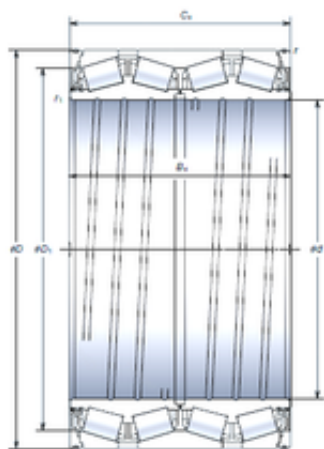

## 290 mm x 400 mm x 346 mm NSK STF290KVS4001Eg SEALED-CLEAN FOUR- ROW BEARINGS

Bearing No. STF290KVS4001Eg

Size	290x400x346 mm
Bore Diameter	290 mm
Outer Diameter	400 mm
Width	346 mm
d	290 mm
D	400 mm
B	346 mm
C	346 mm
r min.	4 mm
r1 min.	3 mm
Basic dynamic load rating (C)	3 250 kN
Basic static load rating (C0)	8 400 kN
Calculation factor (e)	0,4
Calculation factor (Y2)	2,5

STF290KVS4001Eg Bearing 2D drawings and 3D CAD models