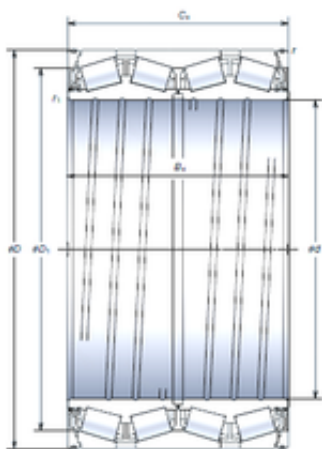

## 310 mm x 430 mm x 310 mm NSK STF310KVS4301Eg SEALED-CLEAN FOUR- ROW BEARINGS

Bearing No. STF310KVS4301Eg

Size	310x430x310 mm
Bore Diameter	310 mm
Outer Diameter	430 mm
Width	310 mm
d	310 mm
D	430 mm
B	310 mm
C	310 mm
r min.	3 mm
r1 min.	3 mm
Basic dynamic load rating (C)	3 350 kN
Basic static load rating (C0)	8 200 kN
Calculation factor (e)	0,46
Calculation factor (Y2)	2,2

STF310KVS4301Eg Bearing 2D drawings and 3D CAD models