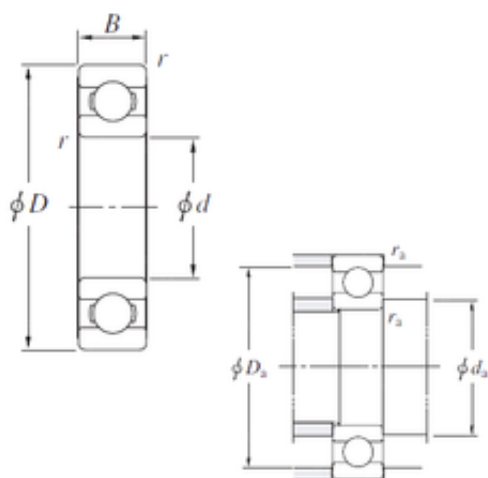

GGB BEARING CO., LTD.

Koyo Timken SKF Snr NTN 6021 6022 6024
 6026 6028 6200 6201 6202 6203 6204 6205 6206
 6207 6208 6209 6210 6211 6212 6213 6214 6215
 6216 Deep Groove Ball Bearing

Bearing No. 6021

6021 Bearing 2D drawings and 3D CAD models

Size	105x160x26 mm
Bore Diameter	105 mm
Outer Diameter	160 mm
Width	26 mm
d	105 mm
D	160 mm
B	26 mm
C	26 mm
r min.	2 mm
da min.	114 mm
Da max.	151 mm
ra max.	2 mm
Weight	1,59 Kg
Basic dynamic load rating (C)	72,3 kN
Basic static load rating (C0)	65,8 kN
(Grease) Lubrication Speed	4000 r/min
(Oil) Lubrication Speed	4700 r/min
Category	Single Row Ball Bearings
Inventory	0.0
Manufacturer Name	KOYO
Minimum Buy Quantity	N/A
Weight / Kilogram	1.73
EAN	0605790050510

GGB BEARING CO., LTD.

Product Group	B00308
Enclosure	Open
Precision Class	ABEC 1 ISO P0
Maximum Capacity / Filling Slot	No
Rolling Element	Ball Bearing
Snap Ring	No
Internal Special Features	No
Cage Material	Steel
Internal Clearance	C0-Medium
Inch - Metric	Metric
Long Description	105MM Bore; 160MM Outside Diameter; 26MM Outer Race Width; Open; Ball Bearing; ABEC 1 ISO P0; No Filling Slot; No Snap Ring; No Internal Special Features; C0-Medium Internal Clearance; Steel Cage
Other Features	Deep Groove
Category	Single Row Ball Bearing
UNSPSC	31171504
Harmonized Tariff Code	8482.10.50.68
Noun	Bearing
Keyword String	Ball
Manufacturer URL	http://www.koyousa.com
Weight / LBS	3.50535
Outer Race Width	1.024 Inch 26 Millimeter
Outside Diameter	6.299 Inch 160 Millimeter
Inner Race Width	0 Inch 0 Millimeter
Bore	4.134 Inch 105 Millimeter
Bearing No.	6021
r(min)	2
Cr	90.4